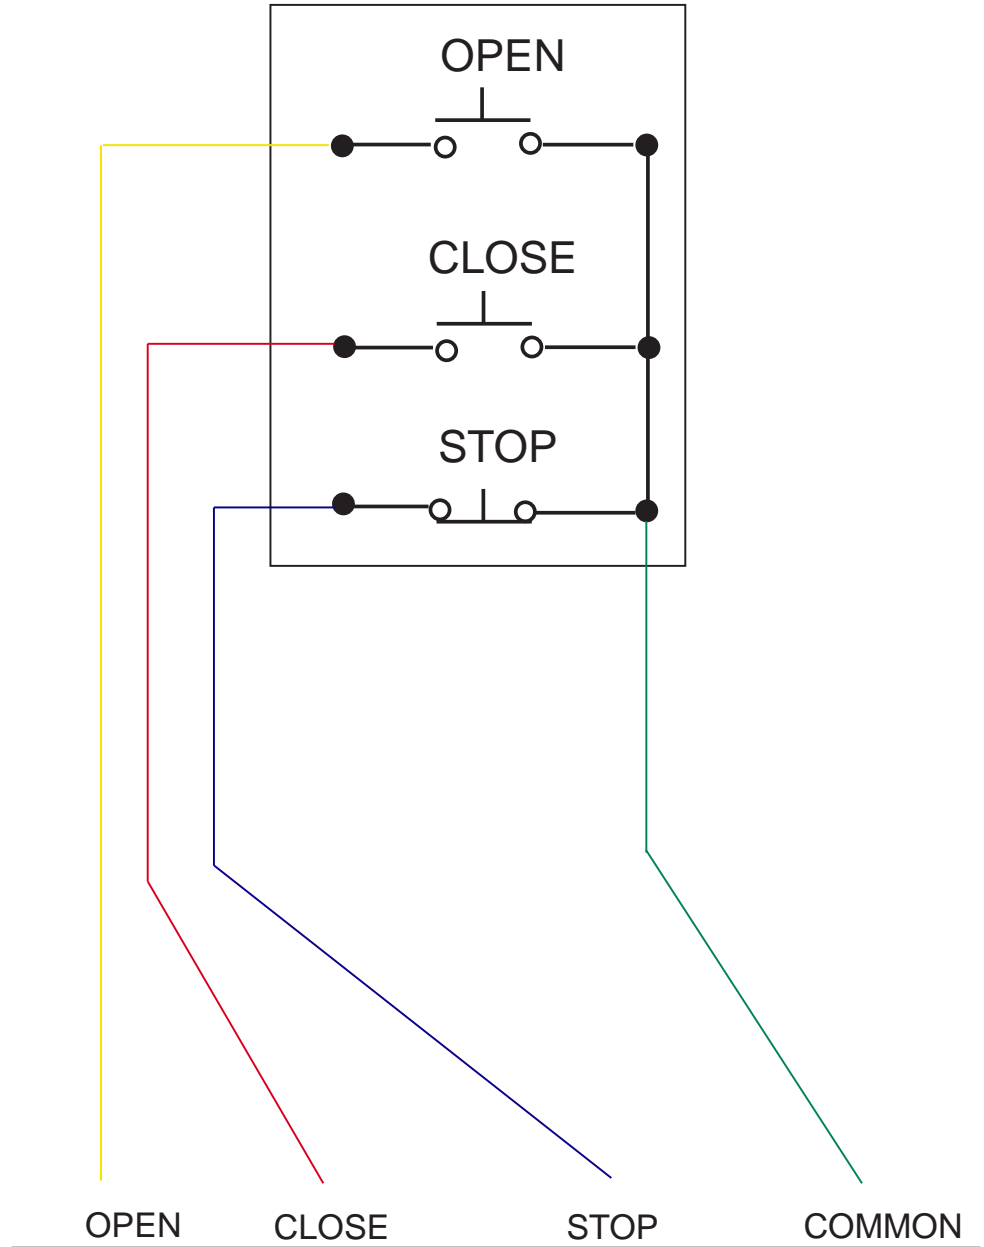

Standard Three Button Control

OSCO
 Sentex S-2
 Sentex S-3 / GL
 Alltec

	OPEN	CLOSE	STOP	COMMON
OSCO	1	3	2	4
Sentex S-2	9	7	3	5
Sentex S-3 / GL	7	4	3	5
Alltec	15	16	12	13

Dual Three Button Controls

Running 4 wires from station to station
and 4 wires on to the operator.

	OPEN	CLOSE	STOP	COMMON
OSCO	1	3	2	4
Sentex S-2	9	7	3	5
Sentex S-3 / GL	7	4	3	5
Alltec	15	16	12	13

Dual Three Button Controls

Running 4 wires from one station and 5 wires from the other station to the operator.

	OPEN	CLOSE	STOP	COMMON
OSCO	1	3	2	4
Sentex S-2	9	7	3	5
Sentex S-3 / GL	7	4	3	5
Alltec	15	16	12	13