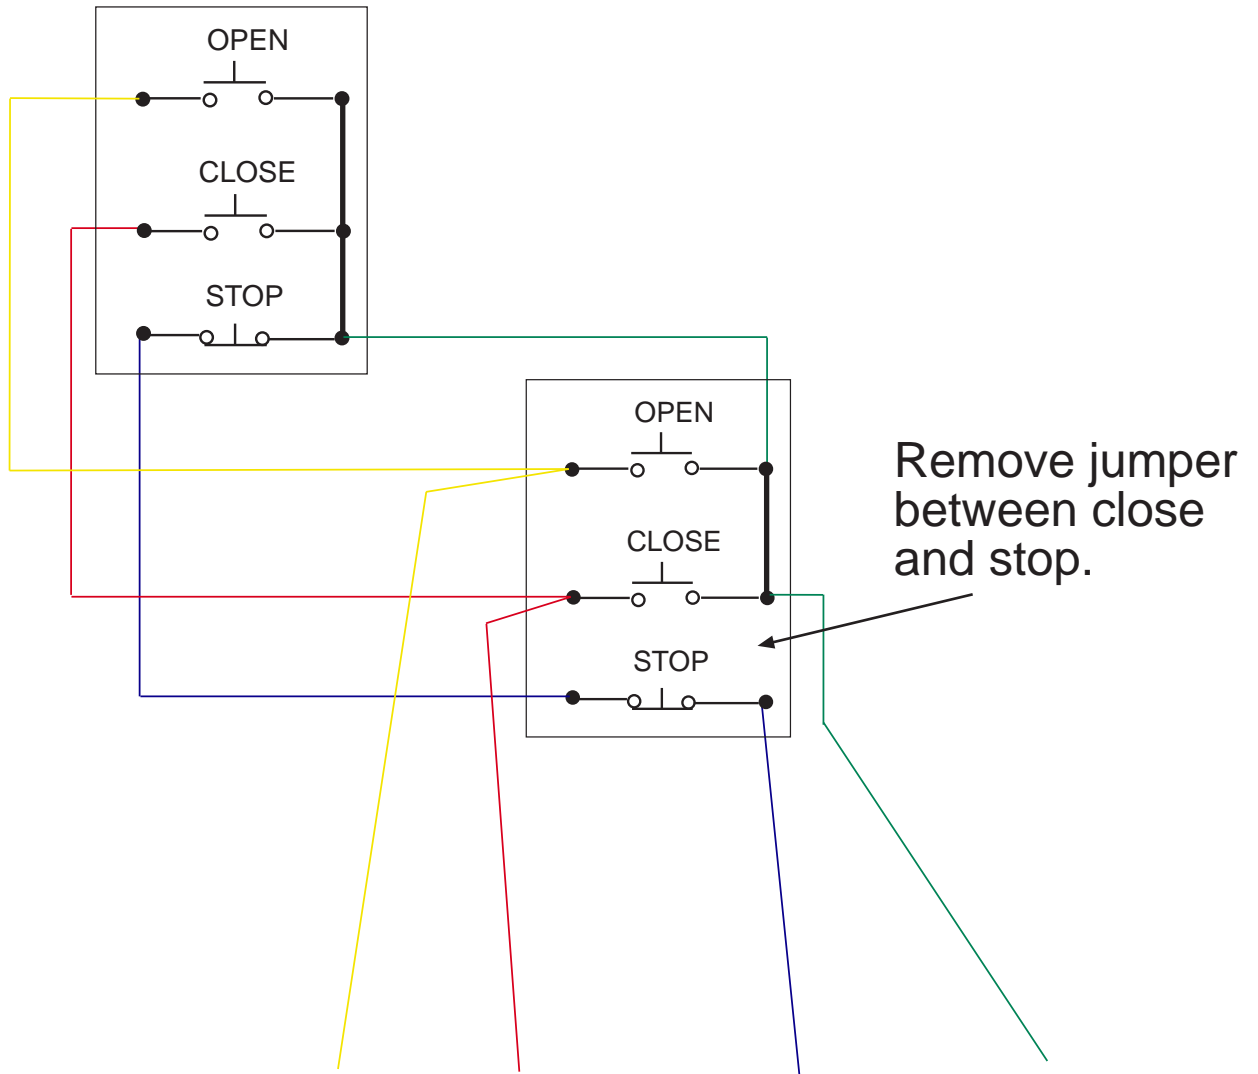

Standard Three Button Control

OSCO
 Sentex S-2
 Sentex S-3 / GL
 Alltec

	OPEN	CLOSE	STOP	COMMON
OSCO	1	3	2	4
Sentex S-2	9	7	3	5
Sentex S-3 / GL	7	4	3	5
Alltec	15	16	12	13

Dual Three Button Controls

Running 4 wires from station to station
and 4 wires on to the operator.

	OPEN	CLOSE	STOP	COMMON
OSCO	1	3	2	4
Sentex S-2	9	7	3	5
Sentex S-3 / GL	7	4	3	5
Alltec	15	16	12	13

Dual Three Button Controls

Running 4 wires from one station and 5 wires from the other station to the operator.

	OPEN	CLOSE	STOP	COMMON
OSCO	1	3	2	4
Sentex S-2	9	7	3	5
Sentex S-3 / GL	7	4	3	5
Alltec	15	16	12	13