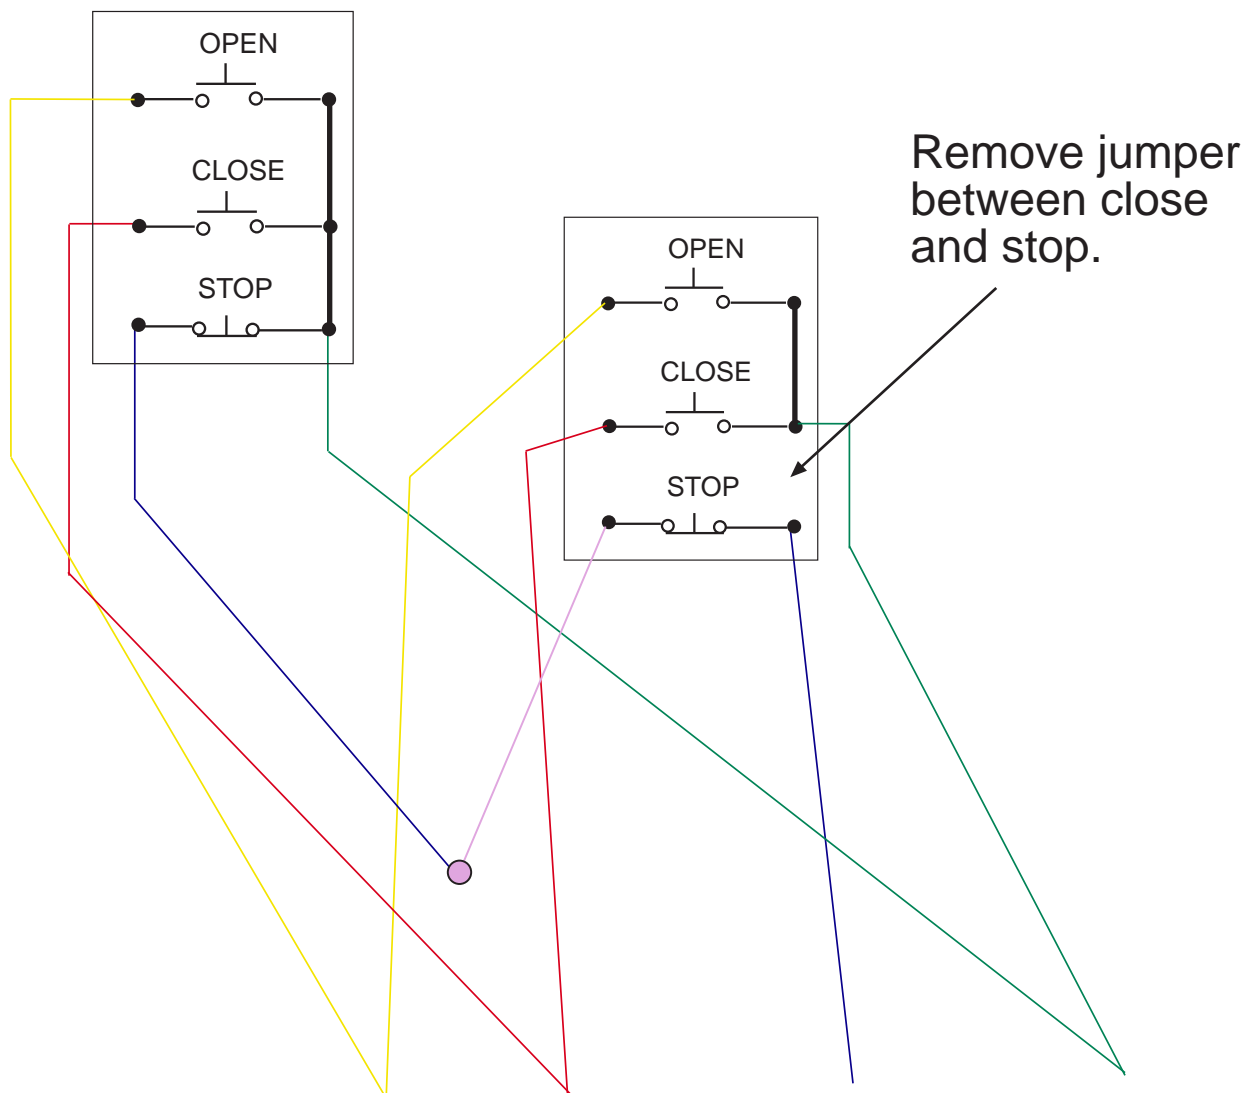

Standard Three Button Control

OSCO
 Sentex S-2
 Sentex S-3 / GL
 Alltec

	OPEN	CLOSE	STOP	COMMON
OSCO	1	3	2	4
Sentex S-2	9	7	3	5
Sentex S-3 / GL	7	4	3	5
Alltec	15	16	12	13

Dual Three Button Controls

Running 4 wires from station to station
and 4 wires on to the operator.

	OPEN	CLOSE	STOP	COMMON
OSCO	1	3	2	4
Sentex S-2	9	7	3	5
Sentex S-3 / GL	7	4	3	5
Alltec	15	16	12	13

Dual Three Button Controls

Running 4 wires from one station and 5 wires from the other station to the operator.

	OPEN	CLOSE	STOP	COMMON
OSCO	1	3	2	4
Sentex S-2	9	7	3	5
Sentex S-3 / GL	7	4	3	5
Alltec	15	16	12	13