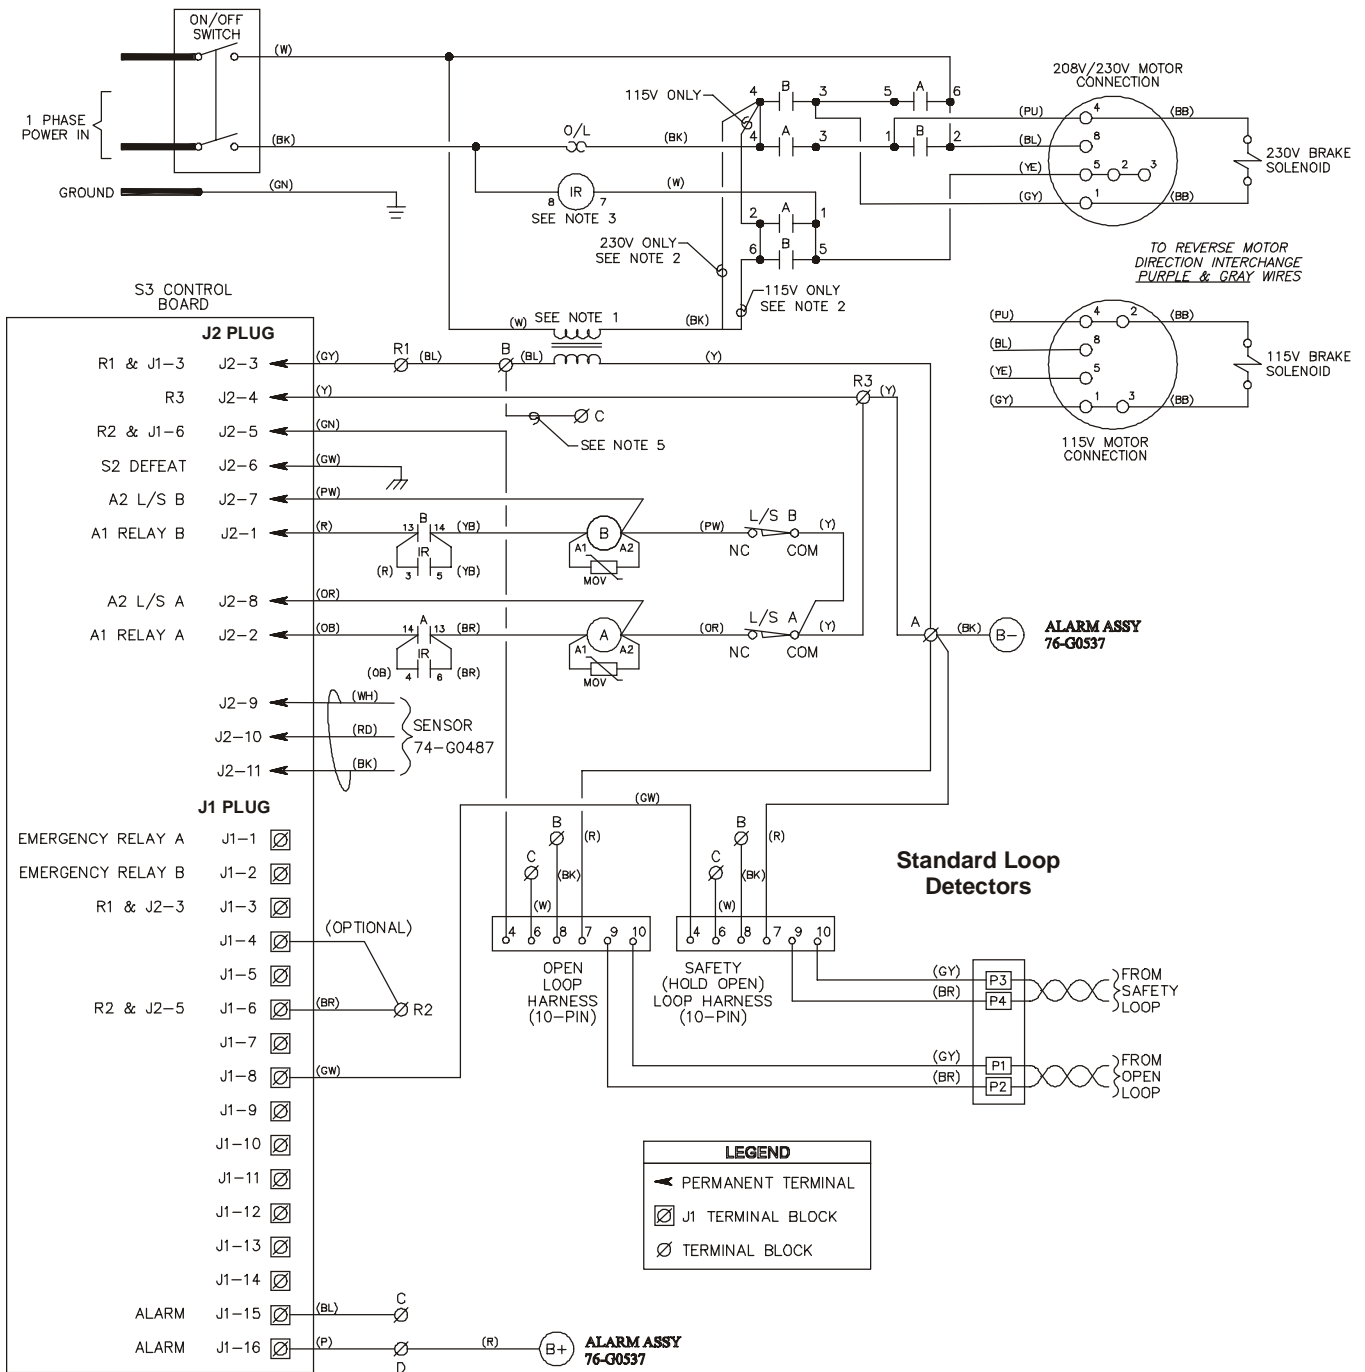

GATE OPERATOR WIRING DIAGRAM

Sentexsystems

9800 De Soto Avenue, Chatsworth CA 91311
www.sentexsystems.com