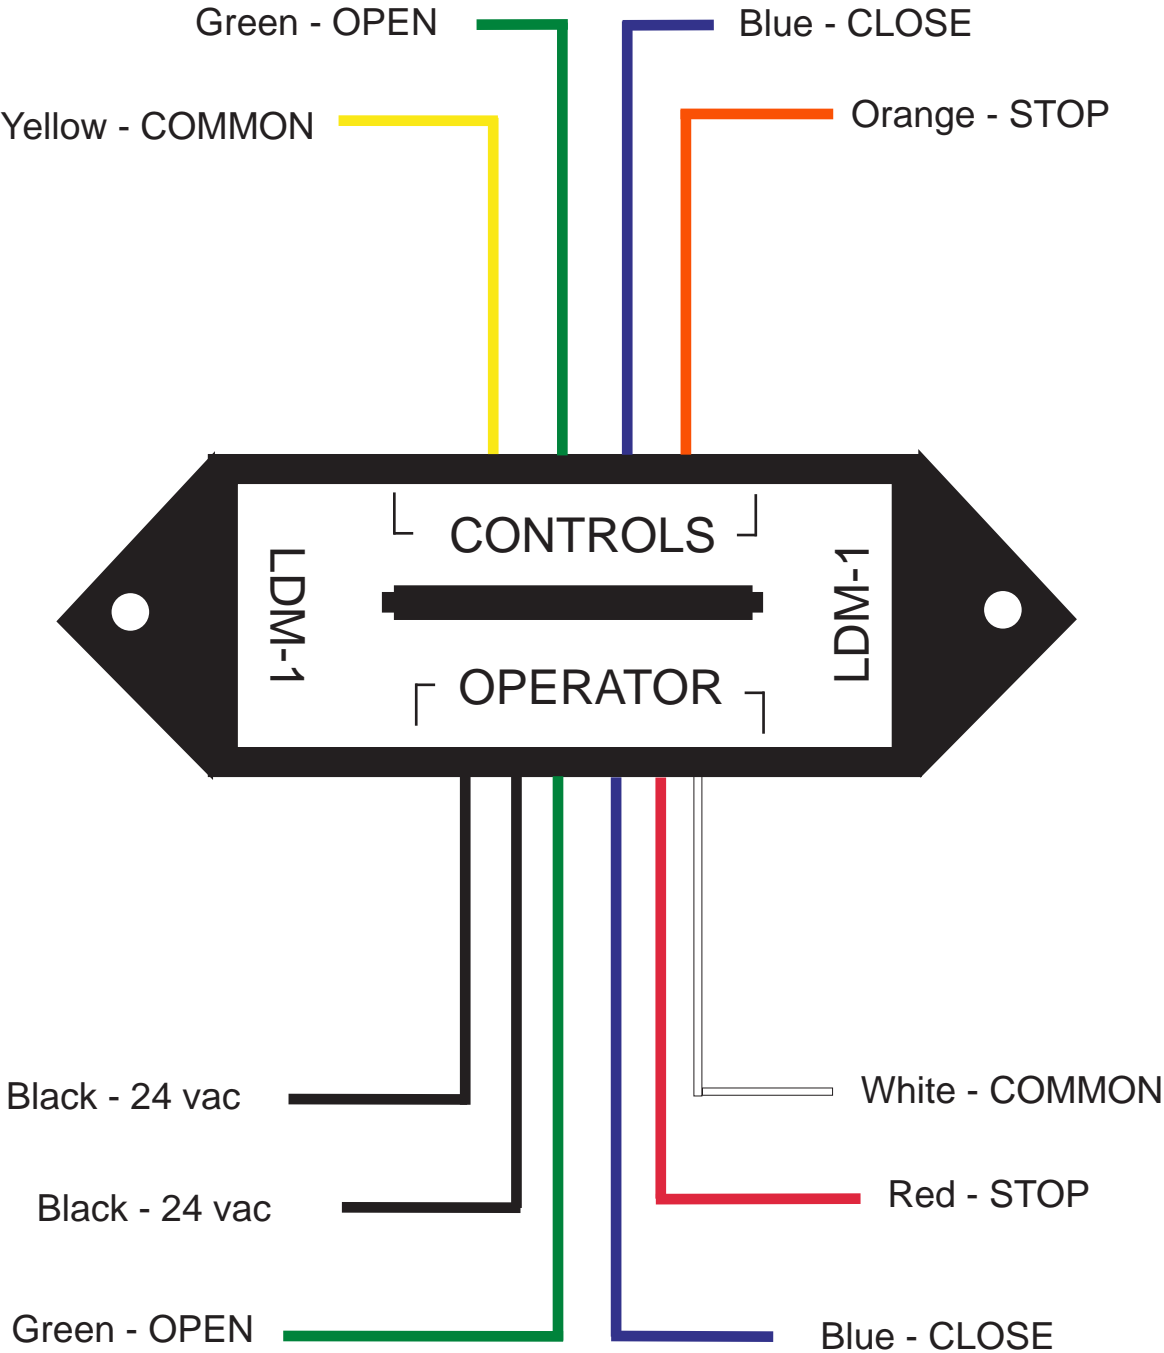

# Long Distance Module

To 3 Button (open/close/stop) Control

Hook Up to Terminal Strip at Operator